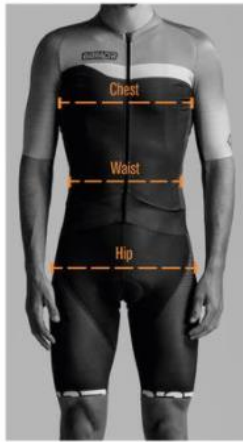

MAATTABEL HEREN

PROF BODYFIT
MEN'S SIZES

Rider inspired performance wear with a classic fit.

	<i>Chest (cm)</i>	<i>Waist (cm)</i>	<i>Hip (cm)</i>
0/XXS	76-82	66-72	76-82
1/XS	82-88	72-78	82-88
2/S	88-94	78-84	88-94
3/M	94-100	84-90	94-100
4/L	100-106	90-96	100-106
5/XL	106-112	96-102	106-112
6/XXL	112-119	102-109	112-119
7	119-126	109-116	119-126
8/SL	126-133	116-123	126-133
9	133-140	123-130	133-140
10/SSL	140-147	130-137	140-147

Instructions

Measure the widest part of your chest

Measure the widest part of your hips

Always keep the measuring tape horizontal

U twijfelt over de juiste maat? Neem contact op voor advies

Vestiging Harelbeke: Spreek af via piet@novoto.be

Vestiging Hooglede: Spreek af via steven@novoto.be